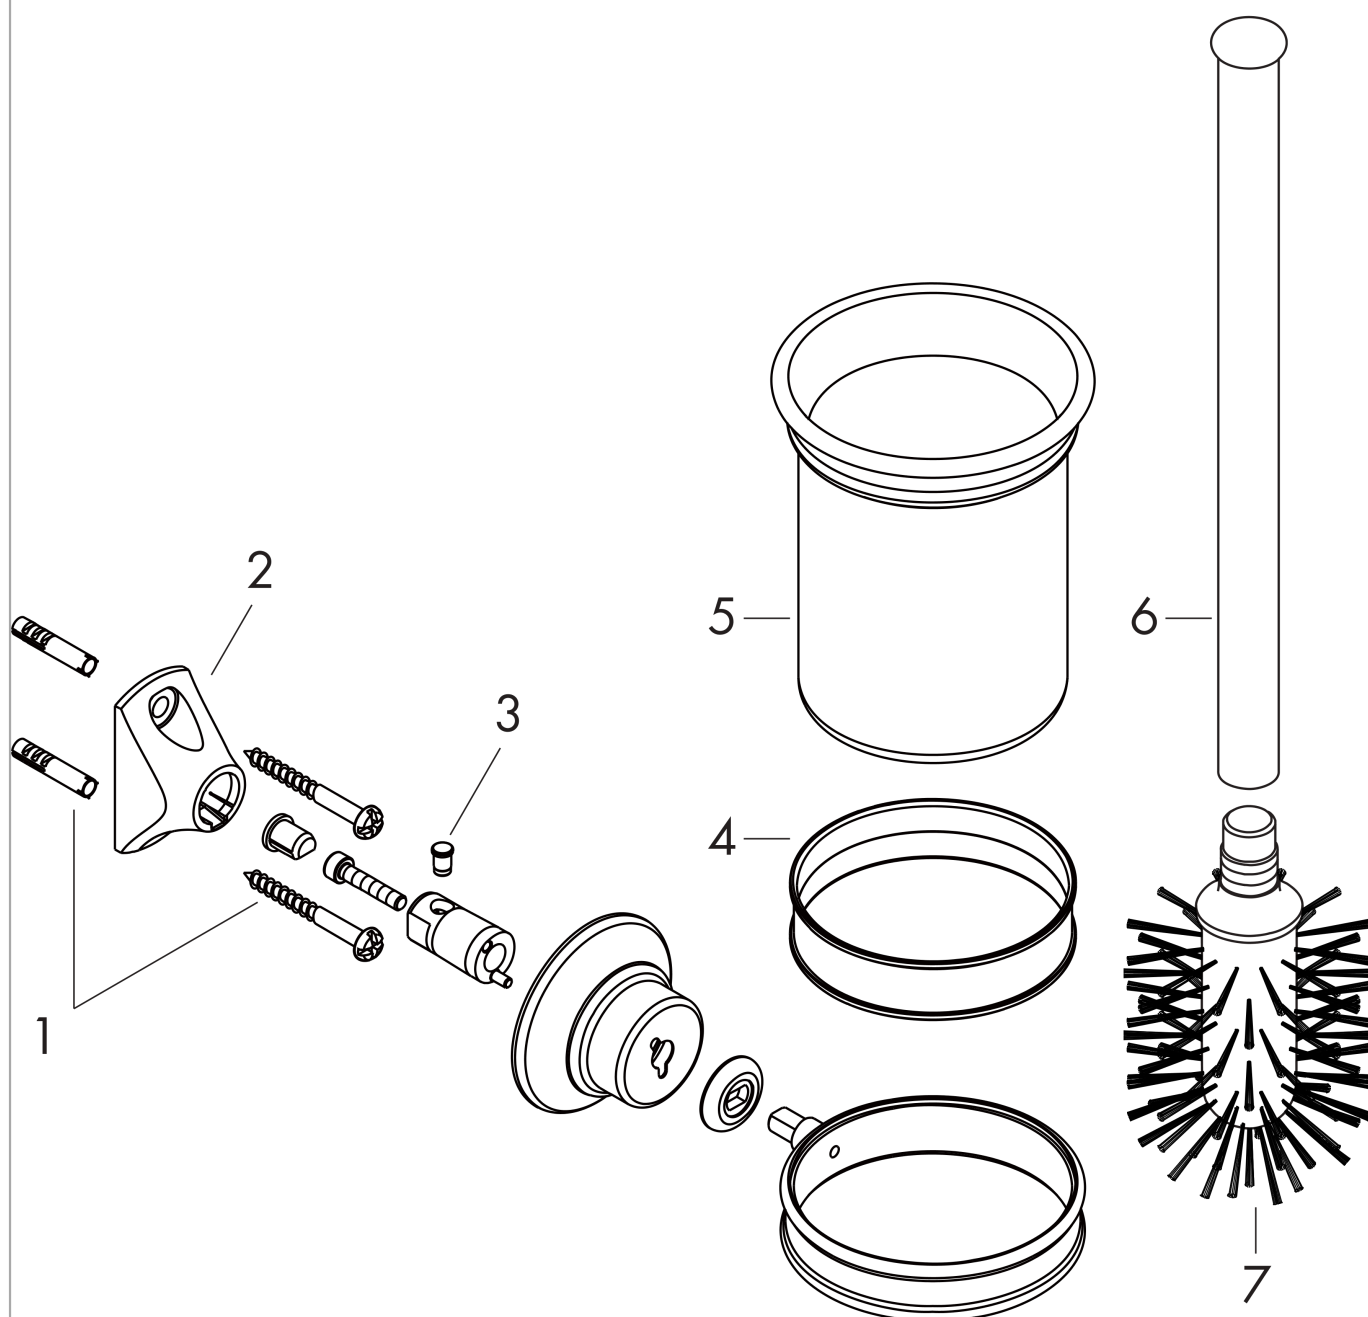

### Features

- Wall-mounted
- Metal, Porcelain
- Material recess: Porcelain
- With removable insert
- With mounting material
- Concealed fastening
- Diameter of drilled hole: 0.23"

### Scale drawing

**AXOR Montreux**  
**Toilet Brush with Holder, Wall-Mounted**  
Finish: **chrome** Part no. : **42035000**

## Exploded drawing

Year of production: >05/06

**AXOR Montreux**  
**Toilet Brush with Holder, Wall-Mounted**  
 Finish: **chrome** Part no. : **42035000**

## Spare parts list

Year of production: >05/06

Pos.		Part no.	Price	PU
1	mounting set	40915000	-	1
2	support element	96341000	-	1
3	pin	97546000	-	1
4	plastic ring	98726000	-	1
5	cup	42094000	-	1
6	stick with brush	40089000	-	1
7	WC-brush white Ø 66 mm	40088000	-	1