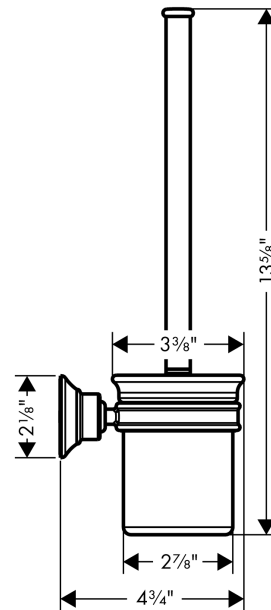

### Features

- Wall-mounted
- Metal, Porcelain
- Material recess: Porcelain
- With removable insert
- With mounting material
- Concealed fastening
- Diameter of drilled hole: 0.23"

### Scale drawing

**AXOR Montreux**  
**Toilet Brush with Holder, Wall-Mounted**  
Finish: **chrome** Part no. : **42035000**

## Exploded drawing

Year of production: >05/06

**AXOR Montreux**  
**Toilet Brush with Holder, Wall-Mounted**  
 Finish: **chrome** Part no. : **42035000**

## Spare parts list

Year of production: >05/06

Pos.		Part no.	Price	PU
1	mounting set	40915000	-	1
2	support element	96341000	-	1
3	pin	97546000	-	1
4	plastic ring	98726000	-	1
5	cup	42094000	-	1
6	stick with brush	40089000	-	1
7	WC-brush white Ø 66 mm	40088000	-	1